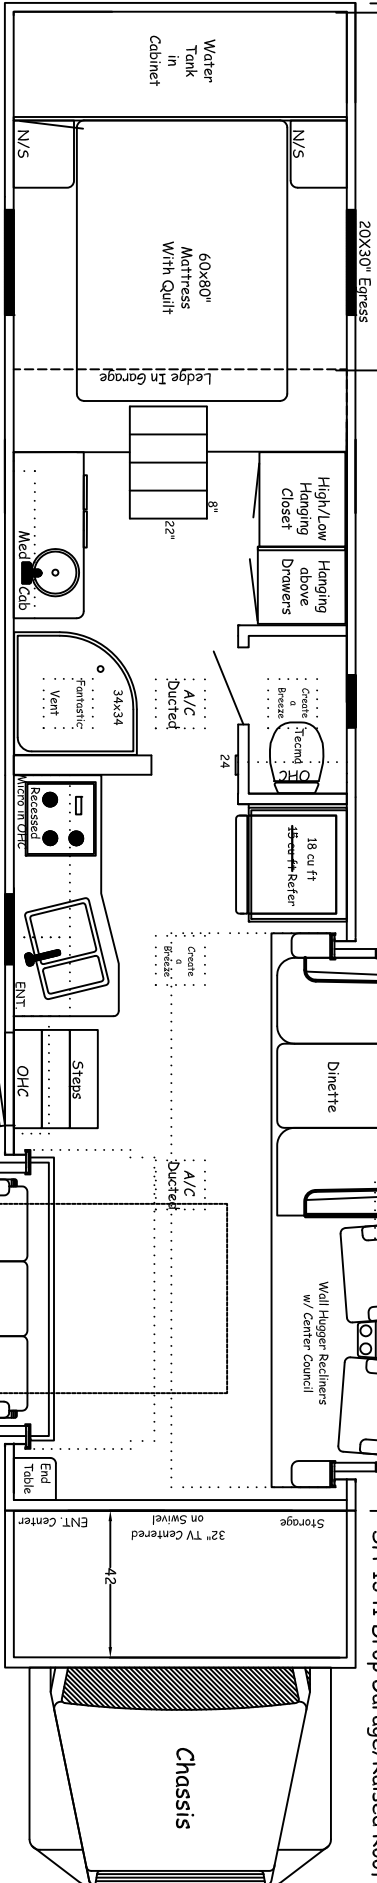

230" C/A
8" Taller

35' - 10"

Garage Floor Space: Garage Ceiling 62" High
102

20X30" Egress

SH-1341 Drop Garage/Raised Roof