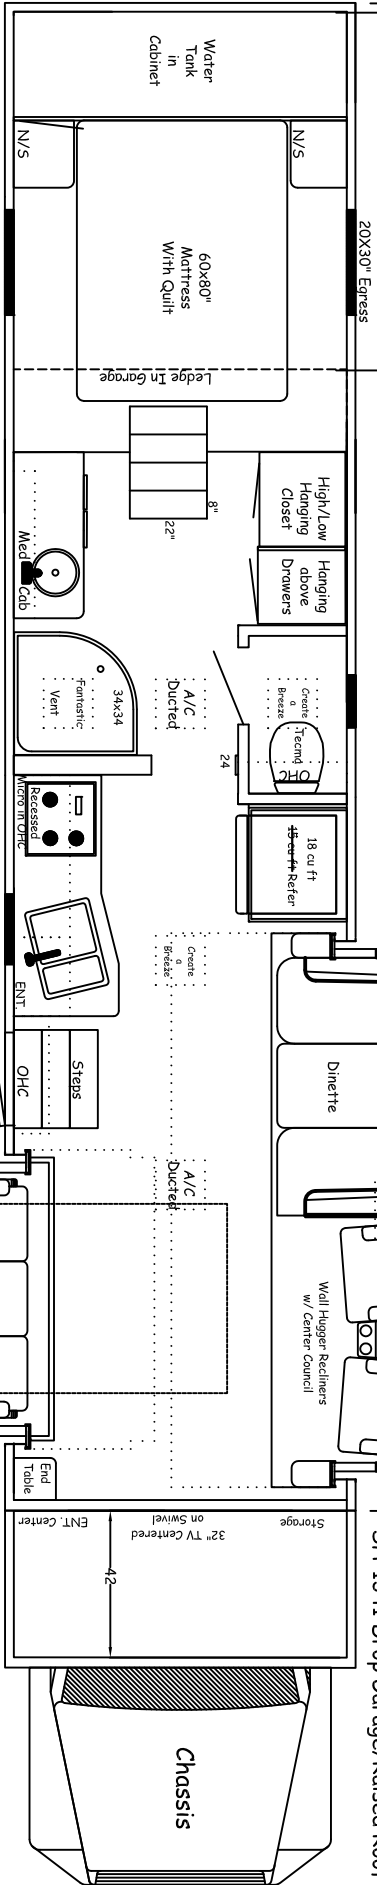

230" C/A  
8" Taller

35' - 10"

Garage Floor Space: Garage Ceiling 62" High  
102

20X30" Egress

SH-1341 Drop Garage/Raised Roof