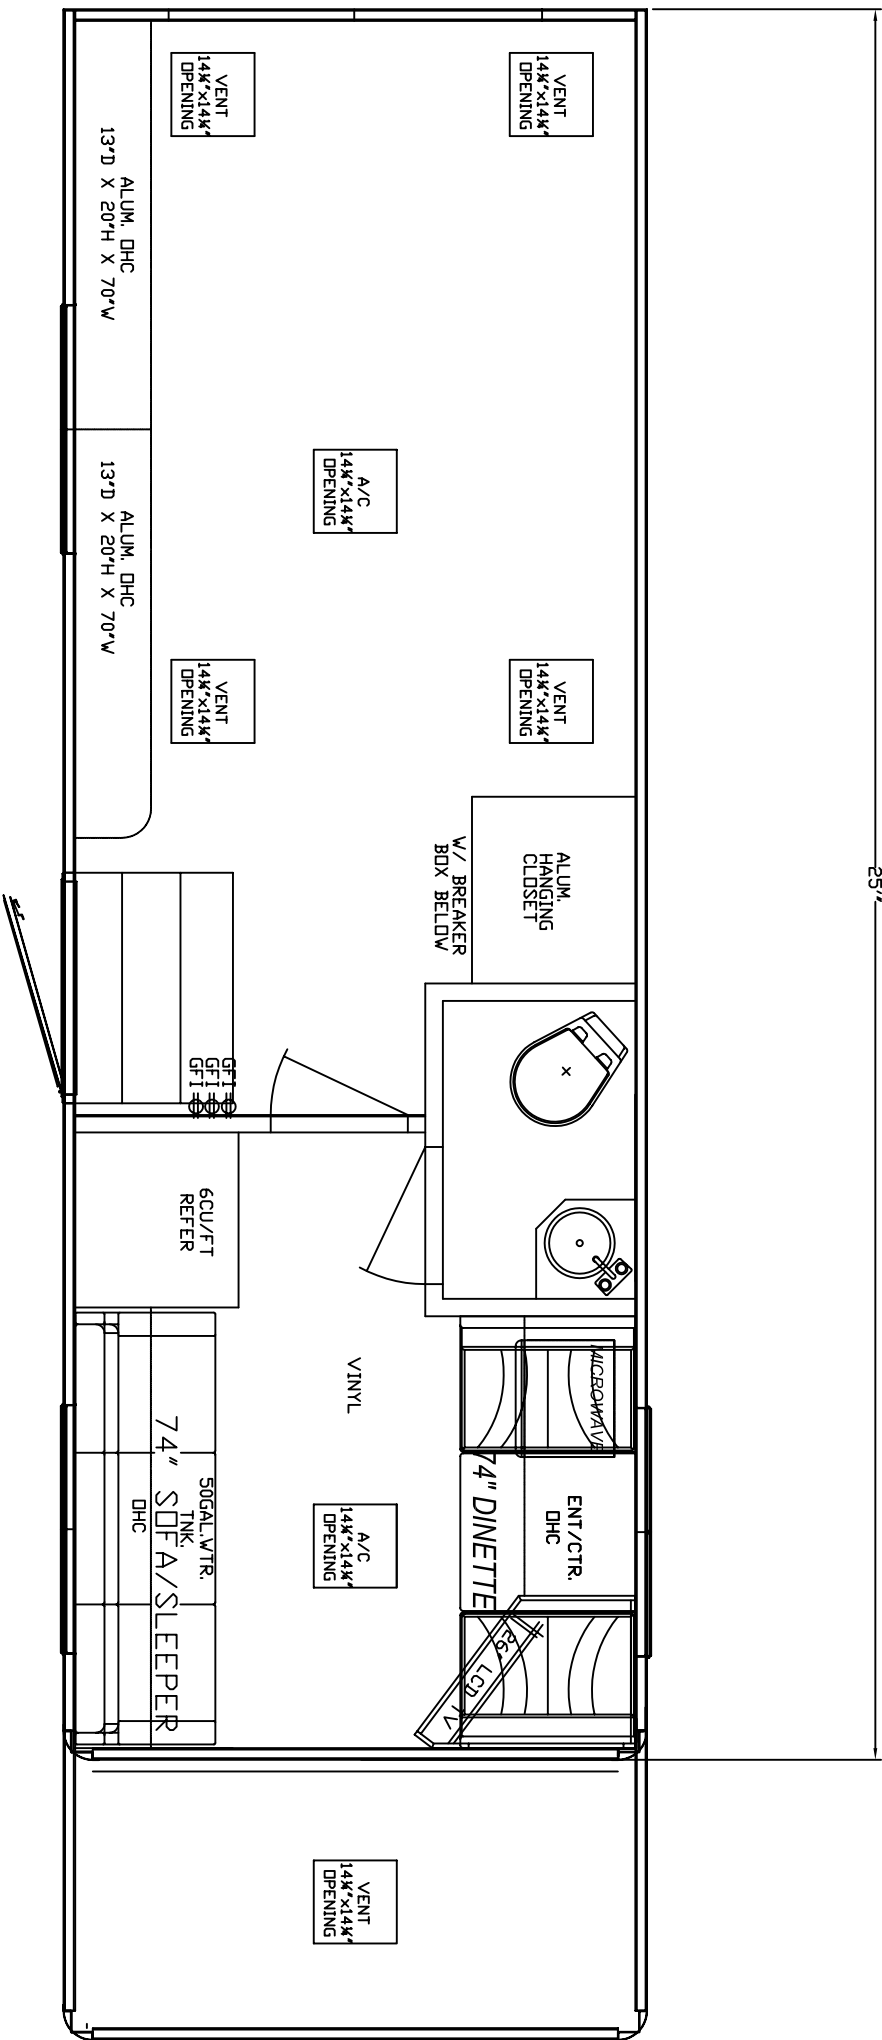

25'

VENT
14"x14"
OPENING

A/C
14"x14"
OPENING

VENT
14"x14"
OPENING

ALUM. DHC
13'-0" X 20'-0" X 70"-W

VENT
14"x14"
OPENING

ALUM. DHC
13'-0" X 20'-0" X 70"-W

VENT
14"x14"
OPENING

ALUM.
HANGING
CLOSET
W/ BREAKER
BOX BELOW

GFI 20
GFI 15

6CU/FT
REFER

VINYL

A/C
14"x14"
OPENING

MICROWAVE

ENT/CTR.
DHC
74" DINETTE

50GAL. VTR.
TANK.
SOFA/SLEEPER
DHC

VENT
14"x14"
OPENING